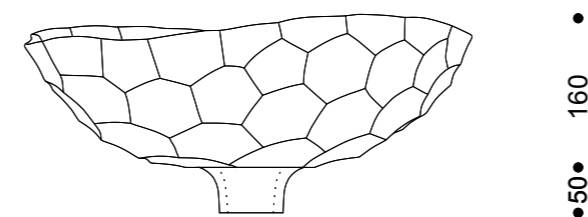

TORTOISE

TORTOISE

• 70 •

520

• 160 •

• 50 •

Ø 50

520

• 355 •

Countertop washbasin in matte white biscuit porcelain with a faceted surface, glazed on the inside. Analogous to the natural model of the tortoise shell, the upper rim of the basin is slightly curved. The concave honeycombs on the outside offer a play of light that varies at any time of day.

DIMENSIONS*
520 x 355 x 160 mm (+/-5% tolerance)

THICKNESS
Approx. 10 mm

INDIVIDUALISATION
No

ACCESSORIES
Tableware, decoration

MODELLNAME
Tortoise

ART. NR.
10021303

DESIGN
Ted Mühling

TYP
Aufsatzwaschbecken

MATERIAL
Porzellan

FARBE
Weiß

OBERFLÄCHENQUALITÄT
Aussen biskuit (matt), innen glasiert

DIMENSIONEN*
520 x 355 x 160 mm (+/-5 % Toleranz)

STÄRKE
Ca. 10 mm

INDIVIDUALISIERBAR
Nein

ACCESSOIRES
Tischkultur, Dekoration