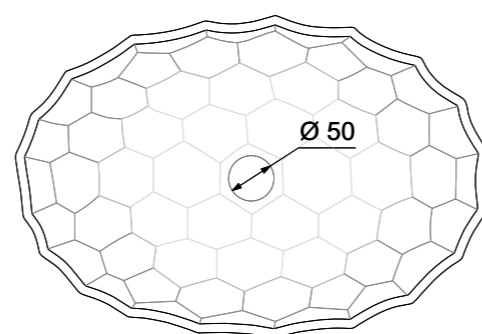

TORTOISE

TORTOISE

• 70 •

520

• 160 •

• 50 •

Ø 50

520

• 355 •

Countertop washbasin in matte white biscuit porcelain with a faceted surface, glazed on the inside. Analogous to the natural model of the tortoise shell, the upper rim of the basin is slightly curved. The concave honeycombs on the outside offer a play of light that varies at any time of day.

DIMENSIONS*
520 x 355 x 160 mm (+/-5% tolerance)

THICKNESS
Approx. 10 mm

INDIVIDUALISATION
No

ACCESSORIES
Tableware, decoration

MODELLNAME
Tortoise

ART. NR.
10021303

DESIGN
Ted Mühling

TYP
Aufsatzwaschbecken

MATERIAL
Porzellan

FARBE
Weiß

OBERFLÄCHENQUALITÄT
Aussen biskuit (matt), innen glasiert

DIMENSIONEN*
520 x 355 x 160 mm (+/-5 % Toleranz)

STÄRKE
Ca. 10 mm

INDIVIDUALISIERBAR
Nein

ACCESSOIRES
Tischkultur, Dekoration