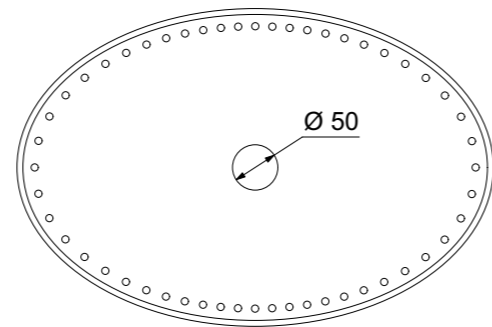

PERL

PERL

• 70 •

525

• 140 •

• 45 •

Ø 50

525

• 350 •

COLOURS / FARBEN

White

blue/gold

Oval countertop, inset or undermount washbasin made of matte white biscuit porcelain, glazed on the inside. The upper rim of the basin is adorned with 52 hand-shaped porcelain pearls strung together in a necklace. On request, the pearls can also be painted in colour or accents in 24-carat fine gold.

DIMENSIONS*
525 x 350 x 140 mm (+/-5% tolerance)

THICKNESS
Approx. 10 mm

INDIVIDUALISATION
Yes. Painting in colour, 24-carat fine gold

ACCESSORIES
Tiles, tableware

MODELLNAME
Perl

ART. NR.
10021604

DESIGN
Nymphenburg Atelier

TYP
Aufsatz-/ Einbauwaschbecken

MATERIAL
Porzellan

FARBE
Weiß, Blau/ gold

OBERFLÄCHENQUALITÄT
Aussen biskuit (matt), innen glasiert

DIMENSIONEN*
525 x 350 x 140 mm (+/-5 % Toleranz)

STÄRKE
Ca. 10 mm

INDIVIDUALISIERBAR
Ja. Bemalung in Farbe, 24-Karat Feingold