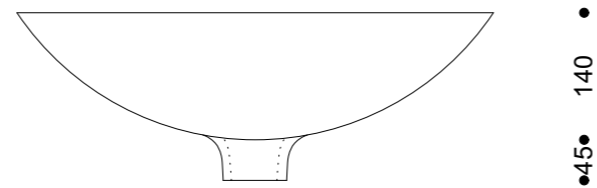

PERL

PERL

• 70 •

525

• 140 •

• 45 •

Ø 50

525

• 350 •

COLOURS / FARBEN

White

blue/gold

Oval countertop, inset or undermount washbasin made of matte white biscuit porcelain, glazed on the inside. The upper rim of the basin is adorned with 52 hand-shaped porcelain pearls strung together in a necklace. On request, the pearls can also be painted in colour or accents in 24-carat fine gold.

DIMENSIONS*
525 x 350 x 140 mm (+/-5% tolerance)

THICKNESS
Approx. 10 mm

INDIVIDUALISATION
Yes. Painting in colour, 24-carat fine gold

ACCESSORIES
Tiles, tableware

MODELLNAME
Perl

ART. NR.
10021604

DESIGN
Nymphenburg Atelier

TYP
Aufsatz-/ Einbauwaschbecken

MATERIAL
Porzellan

FARBE
Weiß, Blau/ gold

OBERFLÄCHENQUALITÄT
Aussen biskuit (matt), innen glasiert

DIMENSIONEN*
525 x 350 x 140 mm (+/-5 % Toleranz)

STÄRKE
Ca. 10 mm

INDIVIDUALISIERBAR
Ja. Bemalung in Farbe, 24-Karat Feingold