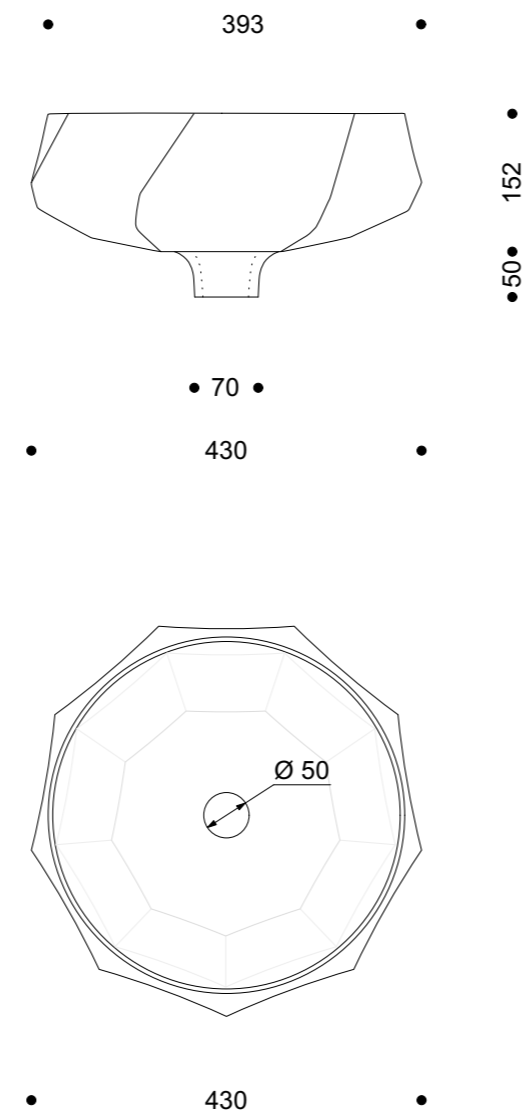

LIGHTSCAPE

LIGHTSCAPE

Countertop washbasin made of matte white biscuit porcelain, glazed on the inside. The outer surface is modelled on the structure of handmade paper. Thanks to its formal openness, "Lightscape" can be used universally: in the bathroom, guest bathroom or private spa.

FEATURES

MODEL NAME
Lightscape

MODELLNAME
Lightscape

ART. NO.
10021306

ART. NR.
10021306

DESIGN
Ruth Gurvich

DESIGN
Ruth Gurvich

TYPE
Countertop washbasin

TYP
Aufsatzwaschbecken

MATERIAL
Porcelain

MATERIAL
Porzellan

COLOUR
White

FARBE
Weiß

SURFACE QUALITY
Biscuit outside (matte), watercolour paper look, glazed inside

OBERFLÄCHENQUALITÄT
Aussen biskuit (matt), Aquarellpapier Optik, innen glasiert

DIMENSIONS*
Ø 430 x 152 mm, opening Ø 393 mm
(+/-5% tolerance)

DIMENSIONEN*
Ø 430 x 152 mm, Öffnung Ø 393 mm
(+/-5% Toleranz)

THICKNESS
Approx. 5 mm

STÄRKE
Ca. 5 mm

INDIVIDUALISATION
No

INDIVIDUALISIERBAR
Nein