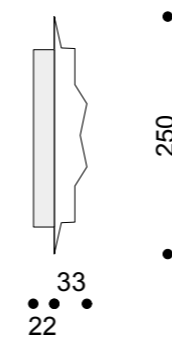

# SPILLA

**BUILT-IN INSTALLATION**  
Wall/ceiling cut-out / ø 190 mm  
/ EINBAU-MONTAGE  
Wand-/ Deckenausschnitt ø 190 mm

**SURFACE-MOUNTING**  
/ AUFPUTZ-MONTAGE

Whether as a solitaire or in extensive arrangements, each individual flower can be individually controlled and dimmed thanks to LED technology and Bluetooth. Spilla is the virtuoso symbiosis of material and light, predestined for representative stagings in an exclusive ambience.

**TYP**  
Wandleuchte

**MATERIAL**  
Porcelain

**MATERIAL**  
Porzellan

**COLOUR**  
White

**FARBE**  
Weiß

**SURFACE QUALITY**  
Biscuit (matte)

**OBERFLÄCHENQUALITÄT**  
Biskuit (matt)

**DIMENSIONS\***  
Ø 250 x 33 mm (built-in) | 55 mm (surface)  
(+/-5% tolerance)

**DIMENSIONEN\***  
Ø 250 x 33 mm (Einbau) | 55 mm (Aufputz)  
(+/-5% Toleranz)

**WEIGHT**  
800 g

**GEWICHT**  
800 g

**LIGHTSOURCE (INCLUDED)**  
LED, max. 10 W

**LEUCHTMITTEL (INKLUDIERT)**  
LED, max. 10 W