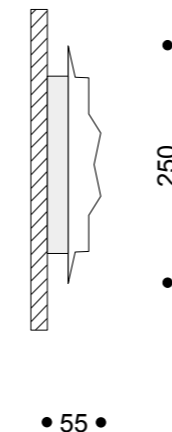

# SPILLA

**BUILT-IN INSTALLATION**  
Wall/ceiling cut-out / ø 190 mm  
/ EINBAU-MONTAGE  
Wand-/ Deckenausschnitt ø 190 mm

**SURFACE-MOUNTING**  
/ AUFPUTZ-MONTAGE

Whether as a solitaire or in extensive arrangements, each individual flower can be individually controlled and dimmed thanks to LED technology and Bluetooth. Spilla is the virtuoso symbiosis of material and light, predestined for representative stagings in an exclusive ambience.

# FEATURES

**MODEL NAME**  
Spilla

**MODELLNAME**  
Spilla

**ART. NO.**  
10021149

**ART. NR.**  
10021149

**DESIGN**  
Joerg Krewinkel

**DESIGN**  
Joerg Krewinkel

**TYPE**  
Wall lamp

**TYP**  
Wandleuchte

**MATERIAL**  
Porcelain

**MATERIAL**  
Porzellan

**COLOUR**  
White

**FARBE**  
Weiß

**SURFACE QUALITY**  
Biscuit (matte)

**OBERFLÄCHENQUALITÄT**  
Biskuit (matt)

**DIMENSIONS\***  
Ø 250 x 33 mm (built-in) | 55 mm (surface)  
(+/-5% tolerance)

**DIMENSIONEN\***  
Ø 250 x 33 mm (Einbau) | 55 mm (Aufputz)  
(+/-5% Toleranz)

**WEIGHT**  
800 g

**GEWICHT**  
800 g

**LIGHTSOURCE (INCLUDED)**  
LED, max. 10 W

**LEUCHTMITTEL (INKLUDIERT)**  
LED, max. 10 W