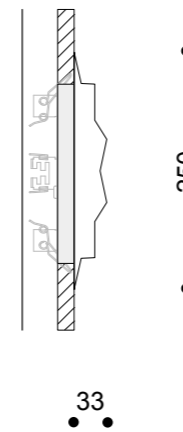

# SPILLA

**BUILT-IN INSTALLATION**  
Wall/ceiling cut-out / ø 190 mm  
/ EINBAU-MONTAGE  
Wand-/ Deckenausschnitt ø 190 mm

**SURFACE-MOUNTING**  
/ AUFPUTZ-MONTAGE

Whether as a solitaire or in extensive arrangements, each individual flower can be individually controlled and dimmed thanks to LED technology and Bluetooth. Spilla is the virtuoso symbiosis of material and light, predestined for representative stagings in an exclusive ambience.

**TYP**  
Wandleuchte

**MATERIAL**  
Porcelain

**MATERIAL**  
Porzellan

**COLOUR**  
White

**FARBE**  
Weiß

**SURFACE QUALITY**  
Biscuit (matte)

**OBERFLÄCHENQUALITÄT**  
Biskuit (matt)

**DIMENSIONS\***  
Ø 250 x 33 mm (built-in) | 55 mm (surface)  
(+/-5% tolerance)

**DIMENSIONEN\***  
Ø 250 x 33 mm (Einbau) | 55 mm (Aufputz)  
(+/-5% Toleranz)

**WEIGHT**  
800 g

**GEWICHT**  
800 g

**LIGHTSOURCE (INCLUDED)**  
LED, max. 10 W

**LEUCHTMITTEL (INKLUDIERT)**  
LED, max. 10 W