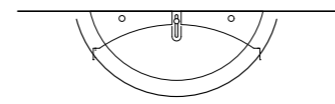

•
80
•

A restrained design that impresses with its simplicity and becomes a timeless classic on the wall. Thanks to its wafer-thin porcelain shade, Luna Pure impresses with its subtle light. The surface of the wall light can also be wonderfully customised as desired.

Ein zurückhaltendes Design, das gerade durch seine Einfachheit begeistert und zu einem zeitlosen Klassiker an der Wand wird. Dank ihres hauchdünnen Porzellanschirms begeistert Luna Pure in dezentem Licht. Je nach Wunsch lässt sich die Oberfläche der Wandleuchte auch wunderbar individualisieren.

FEATURES

MODEL NAME
Luna Pure

ART. NO.
10021144

DESIGN
Nymphenburg Atelier

TYPE
Wall lamp

MATERIAL
Porcelain

COLOUR
White

SURFACE QUALITY
Biscuit (matte)

DIMENSIONS*
200 x 200 x 80 mm (+/-5% tolerance)

WEIGHT
720 g

LIGHTSOURCE (INCLUDED)
LED, E14, max. 6,5 W

DIMMABLE
Yes

INDIVIDUALISATION
No

ACCESSORIES
No

MODELLNAME
Luna Pure

ART. NR.
10021144

DESIGN
Nymphenburg Atelier

TYP
Wandleuchte

MATERIAL
Porzellan

FARBE
Weiß

OBERFLÄCHENQUALITÄT
Biskuit (matt)

DIMENSIONEN*
200 x 200 x 80 mm (+/-5 % Toleranz)

GEWICHT
720 g

LEUCHTMITTEL (INKLUDIERT)
LED, E14, max. 6,5 W

DIMMBAR
Ja

INDIVIDUALISIERBAR
Nein

ACCESSOIRES
Nein