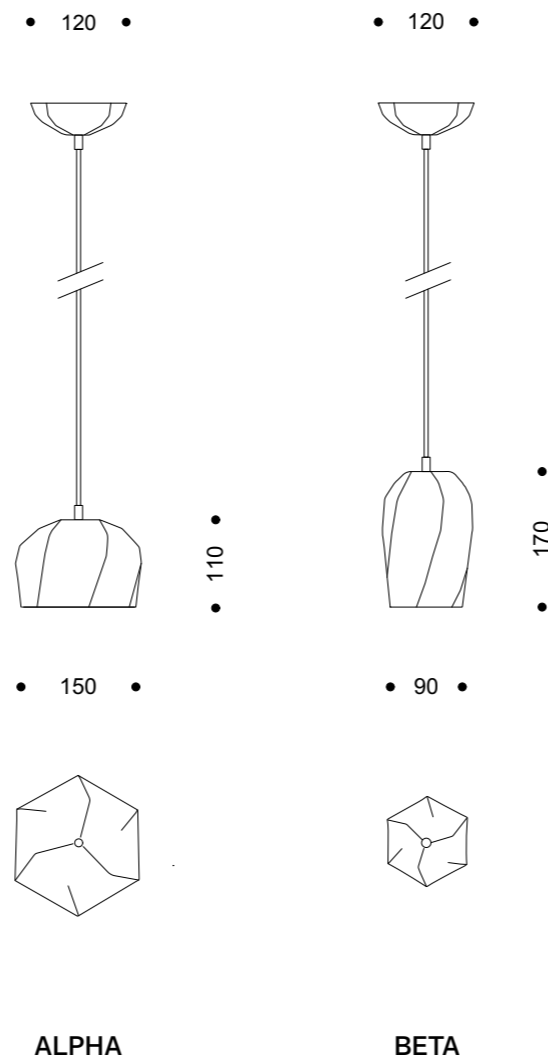

LIGHTSCAPE ÉPURE

The Lightscape collection by Ruth Gurvich is as delicate as paper and has been translated into porcelain with the highest craftsmanship. Special care was taken not to make the surface look smooth but structured, like real paper. This makes the viewer of the lamp look twice - a work of art.

Die Kollektion Lightscape von Ruth Gurvich ist zart wie Papier und wurde durch höchste Handwerkskunst in Porzellan umgesetzt. Dabei wurde besonders darauf geachtet, die Oberfläche nicht glatt, sondern strukturiert, wie bei echtem Papier anmuten zu lassen. Dies lässt den Betrachter der Leuchte zweimal hinsehen – ein Kunstwerk.

FEATURES

MODEL NAME
Lightscape Épure

ART. NO.
10021727 (Alpha) | 10021726 (Beta)

DESIGN
Ruth Gurvich

TYPE
Pendant lamp

MATERIAL
Porcelain

COLOUR
White, graphite

SURFACE QUALITY
Biscuit (matte), watercolour paper look, hand-painted

DIMENSIONS*
Alpha: Ø 150 mm x 110 mm (+/-5% tolerance)
Beta: Ø 90 mm x 170 mm (+/-5% tolerance)

WEIGHT
Alpha: 390 g | Beta: 420 g

LIGHTSOURCE (INCLUDED)
LED, E14, max. 6,5W

EXTRAS
textile cable (2m), porcelain baldachin,
US-version available

DIMMABLE
No

INDIVIDUALISATION
No

ACCESSORIES
Washbasins, tiles, tableware, decoration

MODELLNAME
Lichtscape Épure

ART. NR.
10021727 (Alpha) | 10021726 (Beta)

DESIGN
Ruth Gurvich

TYP
Hängeleuchte

MATERIAL
Porzellan

FARBE
Weiß, graphit

OBERFLÄCHENQUALITÄT
Biskuit (matt), Aquarellpapier Optik, handbemalt

DIMENSIONEN*
Alpha: Ø 150 mm x 110 mm (+/-5% Toleranz)
Beta: Ø 90 mm x 170 mm (+/-5% Toleranz)

GEWICHT
Alpha: 390 g | Beta: 420 g

LEUCHTMITTEL (INKLUDIERT)
LED, E14, max. 6,5W

EXTRAS
Textilkabel (2m), Porzellanbaldachin,
US-version verfügbar

DIMMBAR
Nein

INDIVIDUALISIERBAR
Nein

ACCESSOIRES
Waschbecken, Fliesen, Tischkultur, Dekoration