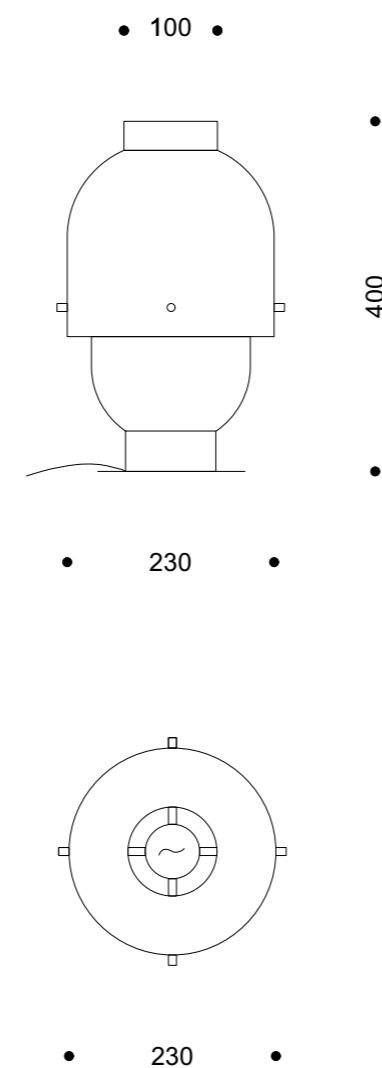

## COLO

The idea is very simple: two identically shaped bodies in glass and porcelain complement each other, scaled in size and mounted vice versa, forming an elegant designer lamp. When the glass base is illuminated, a coloured stripe appears at the edge of the porcelain shade. This interplay of light and colour gave the lamp its name – Colo, from colour.

**FARBE**  
Akazie, Amethyst, Bernstein, Montanablau, Rauchgrau

**SURFACE QUALITY**  
Biscuit (matte)

**OBERFLÄCHENQUALITÄT**  
Biskuit (matt)

**DIMENSIONS\***  
230 x 400 mm (+/-5% tolerance)

**DIMENSIONEN\***  
230 x 400 mm (+/-5% Toleranz)